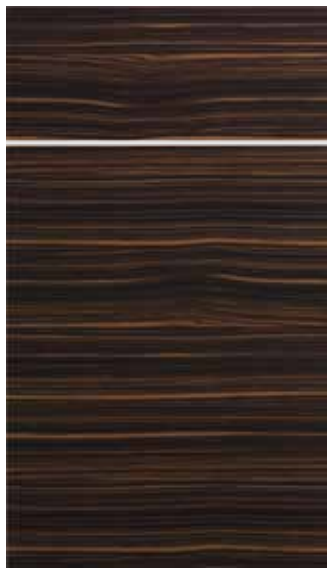

CREAM

STEEL

RUBY

CHARCOAL

PATTERN GLOSS FOILS

SOHO - VERTICAL
MACCHIATO

SOHO - HORIZONTAL
MACCHIATO

NUTMEG